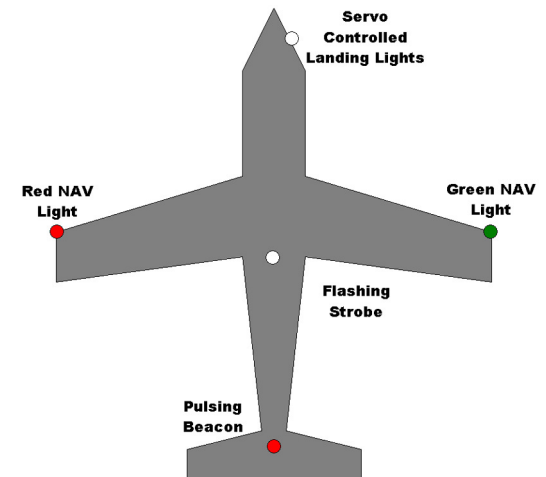

It's as simple as plugging servos into a receiver!

What is the R/C LightMaster™?

The RCLM-8350-OS controller unit is an all-in-one lighting controller for your model aircraft. Plug in the compatible lights with a 4.8V to 6.0V battery, and your light system is ready to go.

No other system can provide a simpler or more cost effective lighting installation.

What does it do?

The controller flashes strobe lights, pulses beacons, and turns landing lights on & off with your servo signals.

It comes pre-programmed to control 8 lights:

- Two Landing Lights
- Two Strobe Lights
- Two Beacon Lights
- Two NAV Lights

www.RCLightMaster.com

R/C LightMaster™

By Calamari LLC

*-RADIO CONTROL LIGHTING
- MADE EASY-*

(Shown Actual Size)

Controller Specifications:

- Optically isolated servo input
- Fully user programmable
- 3.15" x 1.57" x 0.59"
(80mm x 40mm x 15mm)
- 1.2 ounces (34 grams)
- Powered by a 4.8V or 6.0V battery pack (not included)
- 8 Light Channels with 350mA output each (at 4.8 or 6.0 volts)