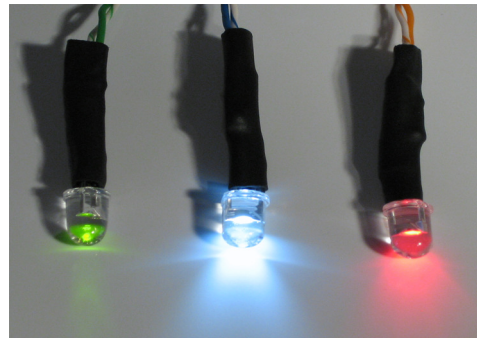

High Brightness Lights:

Compact and economical, these lights are great for smaller aircraft that do not need the visibility range of larger aircraft.

Check out www.RCLightMaster.com to see the complete product line.

© 2009 Calamari LLC

113 N. Park Avenue
Fond du Lac, WI 54935
Phone (920) 907-6159
www.RCLightMaster.com

Info@CalamariLLC.com

20081218

www.RCLightMaster.com